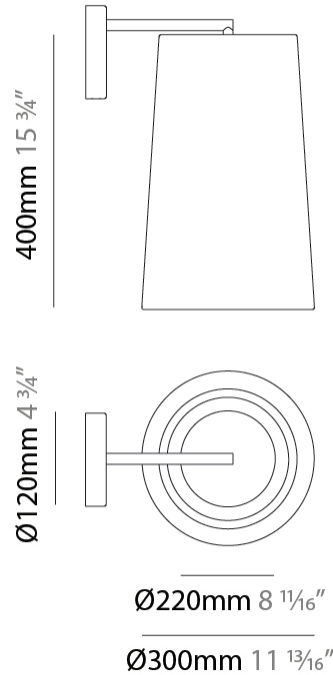

PROJECT
TYPE
SPECIFIER
QUANTITY
DATE

DRUM SURFACE

E113042-

base number Finish
Options

1. To build a product code in our configurator select the specify button on the base model # product page
2. To build a manual product code on this datasheet choose from the options listed below in blue font and add the suffix to the base model #

GENERAL

Series: Drum
Partner: Ole
Division: Exterior
Installation: Surface
Product Type: Wall Surface
Mounting Location: Wall

PHYSICAL

Shape: Drum
Diameter (mm): 220
Diameter (in): 8 11/16
Height (mm): 400
Depth (mm): 300
Height (in): 15 3/4
Depth (in): 11 13/16
Diffuser: PMMA - Opal
Fixture Finish: BEI / BLK / BLU / COG / DGN / GRY / MRN / MOC / MUS / OLV / SIL / STN / TER / WHI
Holder Finish: MBK
Fixture Material: Fabric Cord / Metal
Primary Material: Fabric - Recycled
Upon Request: Matte White Holder

ELECTRICAL

Number of Lamps: 1
Lamp Type: LED Retrofit
Lamp Shape: A19
Bulb Included: Bulb Not Included
Max. Wattage Per Lamp (W): 15
Lamp Base: E26
Input Voltage (V): 120

LED

OPTICAL

RATINGS AND CERTIFICATIONS

Certified By: Certified for North American Standards
IP rating: IP66