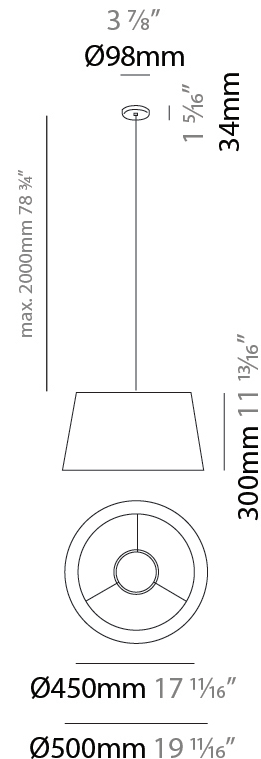

DRUM SUSPENSION

E111196-

base number   Finish
Options

1. To build a product code in our configurator select the specify button on the base model # product page
2. To build a manual product code on this datasheet choose from the options listed below in blue font and add the suffix to the base model #

GENERAL

Series: Drum
Partner: Ole
Division: Exterior
Installation: Suspension
Product Type: Pendant
Mounting Location: Ceiling
Light Distribution: Direct / Indirect

PHYSICAL

Shape: Drum
Diameter (mm): 500
Diameter (in): 19 ¹¹/₁₆
Height (mm): 300
Height (in): 11 ¹³/₁₆
Max. Overall Height (mm): 2300
Max. Overall Height (in): 90 ⁹/₁₆
Weight (kg): 2.8
Weight (lbs): 6.2
Fixture Finish: BEI / BLK / BLU / COG / DGN / GRY / MRN / MOC / MUS /
OLV / SIL / STN / TER / WHI
Holder Finish: BLK
Fixture Material: Fabric Cord / Metal
Primary Material: Fabric - Recycled
Cable Details: 2000mm Cable

ELECTRICAL

Number of Lamps: 1
Lamp Type: LED Retrofit
Lamp Shape: A19
Bulb Included: Bulb Not Included
Max. Wattage Per Lamp (W): 15
Lamp Base: E26
Input Voltage (V): 120

LED

OPTICAL

RATINGS AND CERTIFICATIONS

Certified By: Certified for North American Standards
IP rating: IP66

PROJECT	_____
TYPE	_____
SPECIFIER	_____
QUANTITY	_____
DATE	_____