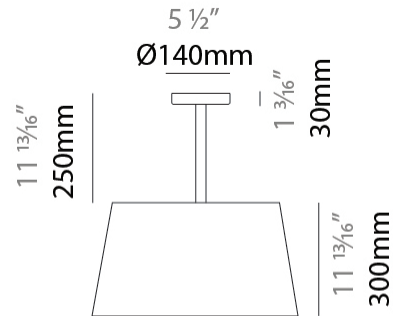

GENERAL

Series: Drum
Partner: Ole
Division: Exterior
Installation: Suspension
Product Type: Pendant
Mounting Location: Ceiling
Light Distribution: Direct / Indirect

PHYSICAL

Shape: Drum
Diameter (mm): 500
Diameter (in): 19 ¹¹/₁₆
Height (mm): 300
Height (in): 11 ¹³/₁₆
Max. Overall Height (mm): 2300
Max. Overall Height (in): 90 ⁹/₁₆
Weight (kg): 2.8
Weight (lbs): 6.2
Fixture Finish: BEI / BLK / BLU / COG / DGN / GRY / MRN / MOC / MUS /
OLV / SIL / STN / TER / WHI
Holder Finish: BLK
Fixture Material: Fabric Cord / Metal
Primary Material: Fabric - Recycled
Cable Details: 2000mm Cable

GENERAL

Series: Drum
 Partner: Ole
 Division: Exterior
 Installation: Surface
 Product Type: Ceiling Surface
 Mounting Location: Ceiling
 Light Distribution: Direct

PHYSICAL

Shape: Drum
 Diameter (mm): 500
 Diameter (in): 19 13/16
 Height (mm): 550
 Height (in): 21 5/8
 Diffuser: PMMA - Opal
 Fixture Finish: BEI / BLK / BLU / COG / DGN / GRY / MRN / MOC / MUS / OLV / SIL / STN / TER / WHI
 Holder Finish: MBK
 Fixture Material: Fabric Cord / Metal
 Primary Material: Fabric - Recycled
 Cable Details: Matte White Holder

Certified By: Certified for North American Standards
 IP rating: IP66

Ø450mm 17 1/16"

Ø500mm 19 1/16"

DRUM SURFACE

E112051-

PROJECT _____

TYPE _____

SPECIFIER _____

GENERAL

Series: Drum
 Partner: Ole
 Division: Exterior
 Installation: Surface
 Product Type: Wall Surface
 Mounting Location: Wall

PHYSICAL

Shape: Drum
 Diameter (mm): 220
 Diameter (in): 8 11/16
 Height (mm): 400
 Depth (mm): 300
 Height (in): 15 3/4
 Depth (in): 11 13/16
 Diffuser: PMMA - Opal
 Fixture Finish: BEI / BLK / BLU / COG / DGN / GRY / MRN / MOC / MUS / OLV / SIL / STN / TER / WHI
 Holder Finish: MBK
 Fixture Material: Fabric Cord / Metal
 Primary Material: Fabric - Recycled
 Upon Request: Matte White Holder