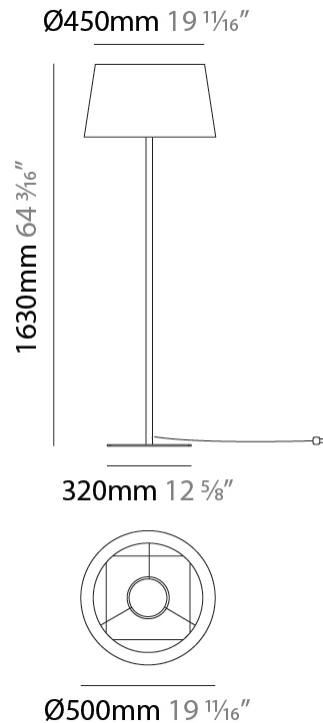

DRUM PORTABLE

E114032-

base number   Finish
Options

1. To build a product code in our configurator select the specify button on the base model # product page
2. To build a manual product code on this datasheet choose from the options listed below in blue font and add the suffix to the base model #

GENERAL

Series: Drum
Partner: Ole
Division: Exterior
Installation: Portable
Product Type: Floor
Mounting Location: Floor
Light Distribution: Direct

PHYSICAL

Shape: Drum
Diameter (mm): 500
Diameter (in): 19 11/16
Height (mm): 1630
Height (in): 64 3/16
Diffuser: PMMA - Opal
Fixture Finish: BEI / BLK / BLU / COG / DGN / GRY / MRN / MOC / MUS / OLV / SIL / STN / TER / WHI
Holder Finish: BLK
Fixture Material: Fabric Cord / Metal
Primary Material: Fabric - Recycled

ELECTRICAL

Number of Lamps: 1
Lamp Type: LED Retrofit
Lamp Shape: A19
Bulb Included: Bulb Not Included
Max. Wattage Per Lamp (W): 15
Lamp Base: E26
Input Voltage (V): 120

LED

OPTICAL

RATINGS AND CERTIFICATIONS

Certified By: Certified for North American Standards
IP rating: IP66

PROJECT	_____
TYPE	_____
SPECIFIER	_____
QUANTITY	_____
DATE	_____